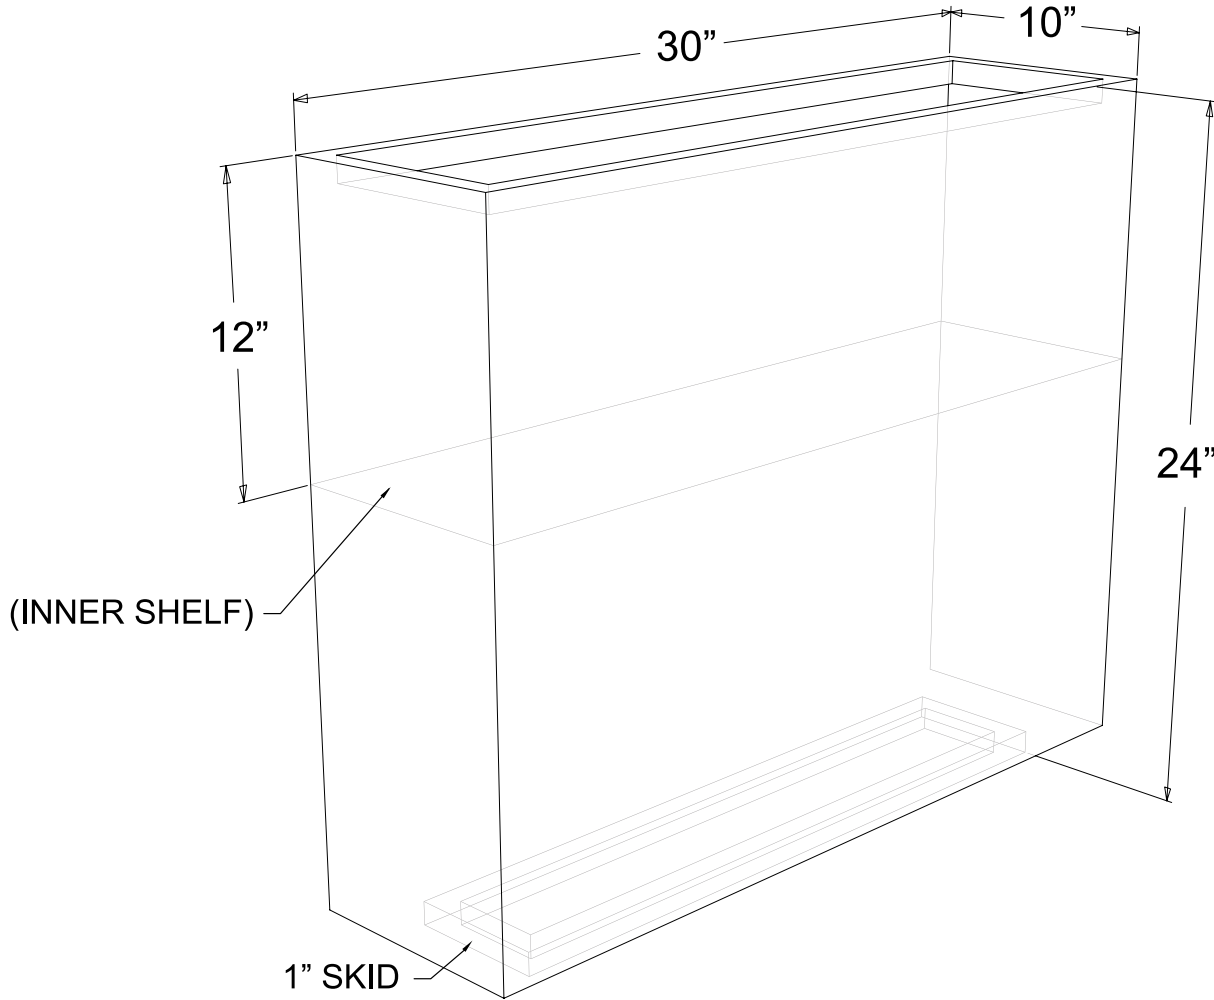

Slab Planter - Small

30"L X 10"W X 24"H

Weight - Steel : 54 lbs. Aluminum : 25 lbs.

Capacity : 1.75 cubic feet

995 Governor Dr. #103
El Dorado Hills, CA 95762

866 382-8600

YARDART info@yardart.com

Slab Planter - Large

36"L X 10"W X 30"H

Weight - Steel : 81 lbs. Aluminum : 32 lbs.

Capacity : 2 cubic feet

995 Governor Dr. #103
El Dorado Hills, CA 95762

866 382-8600

YARDART info@yardart.com