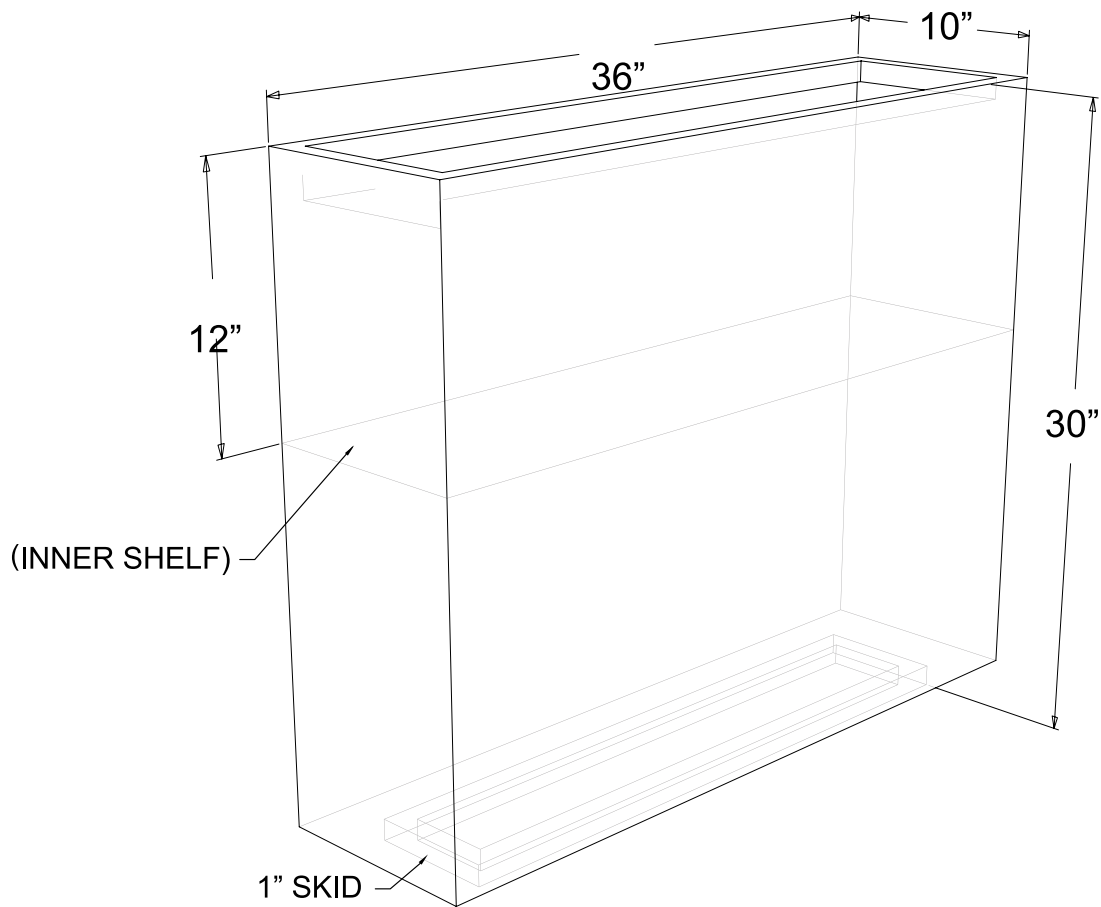

Slab Planter - Small

30"L X 10"W X 24"H

Weight - Steel : 54 lbs. Aluminum : 25 lbs.

Capacity : 1.75 cubic feet

995 Governor Dr. #103
El Dorado Hills, CA 95762

866 382-8600

YARDART info@yardart.com

Slab Planter - Large

36"L X 10"W X 30"H

Weight - Steel : 81 lbs. Aluminum : 32 lbs.

Capacity : 2 cubic feet

995 Governor Dr. #103
El Dorado Hills, CA 95762

866 382-8600

YARDART info@yardart.com